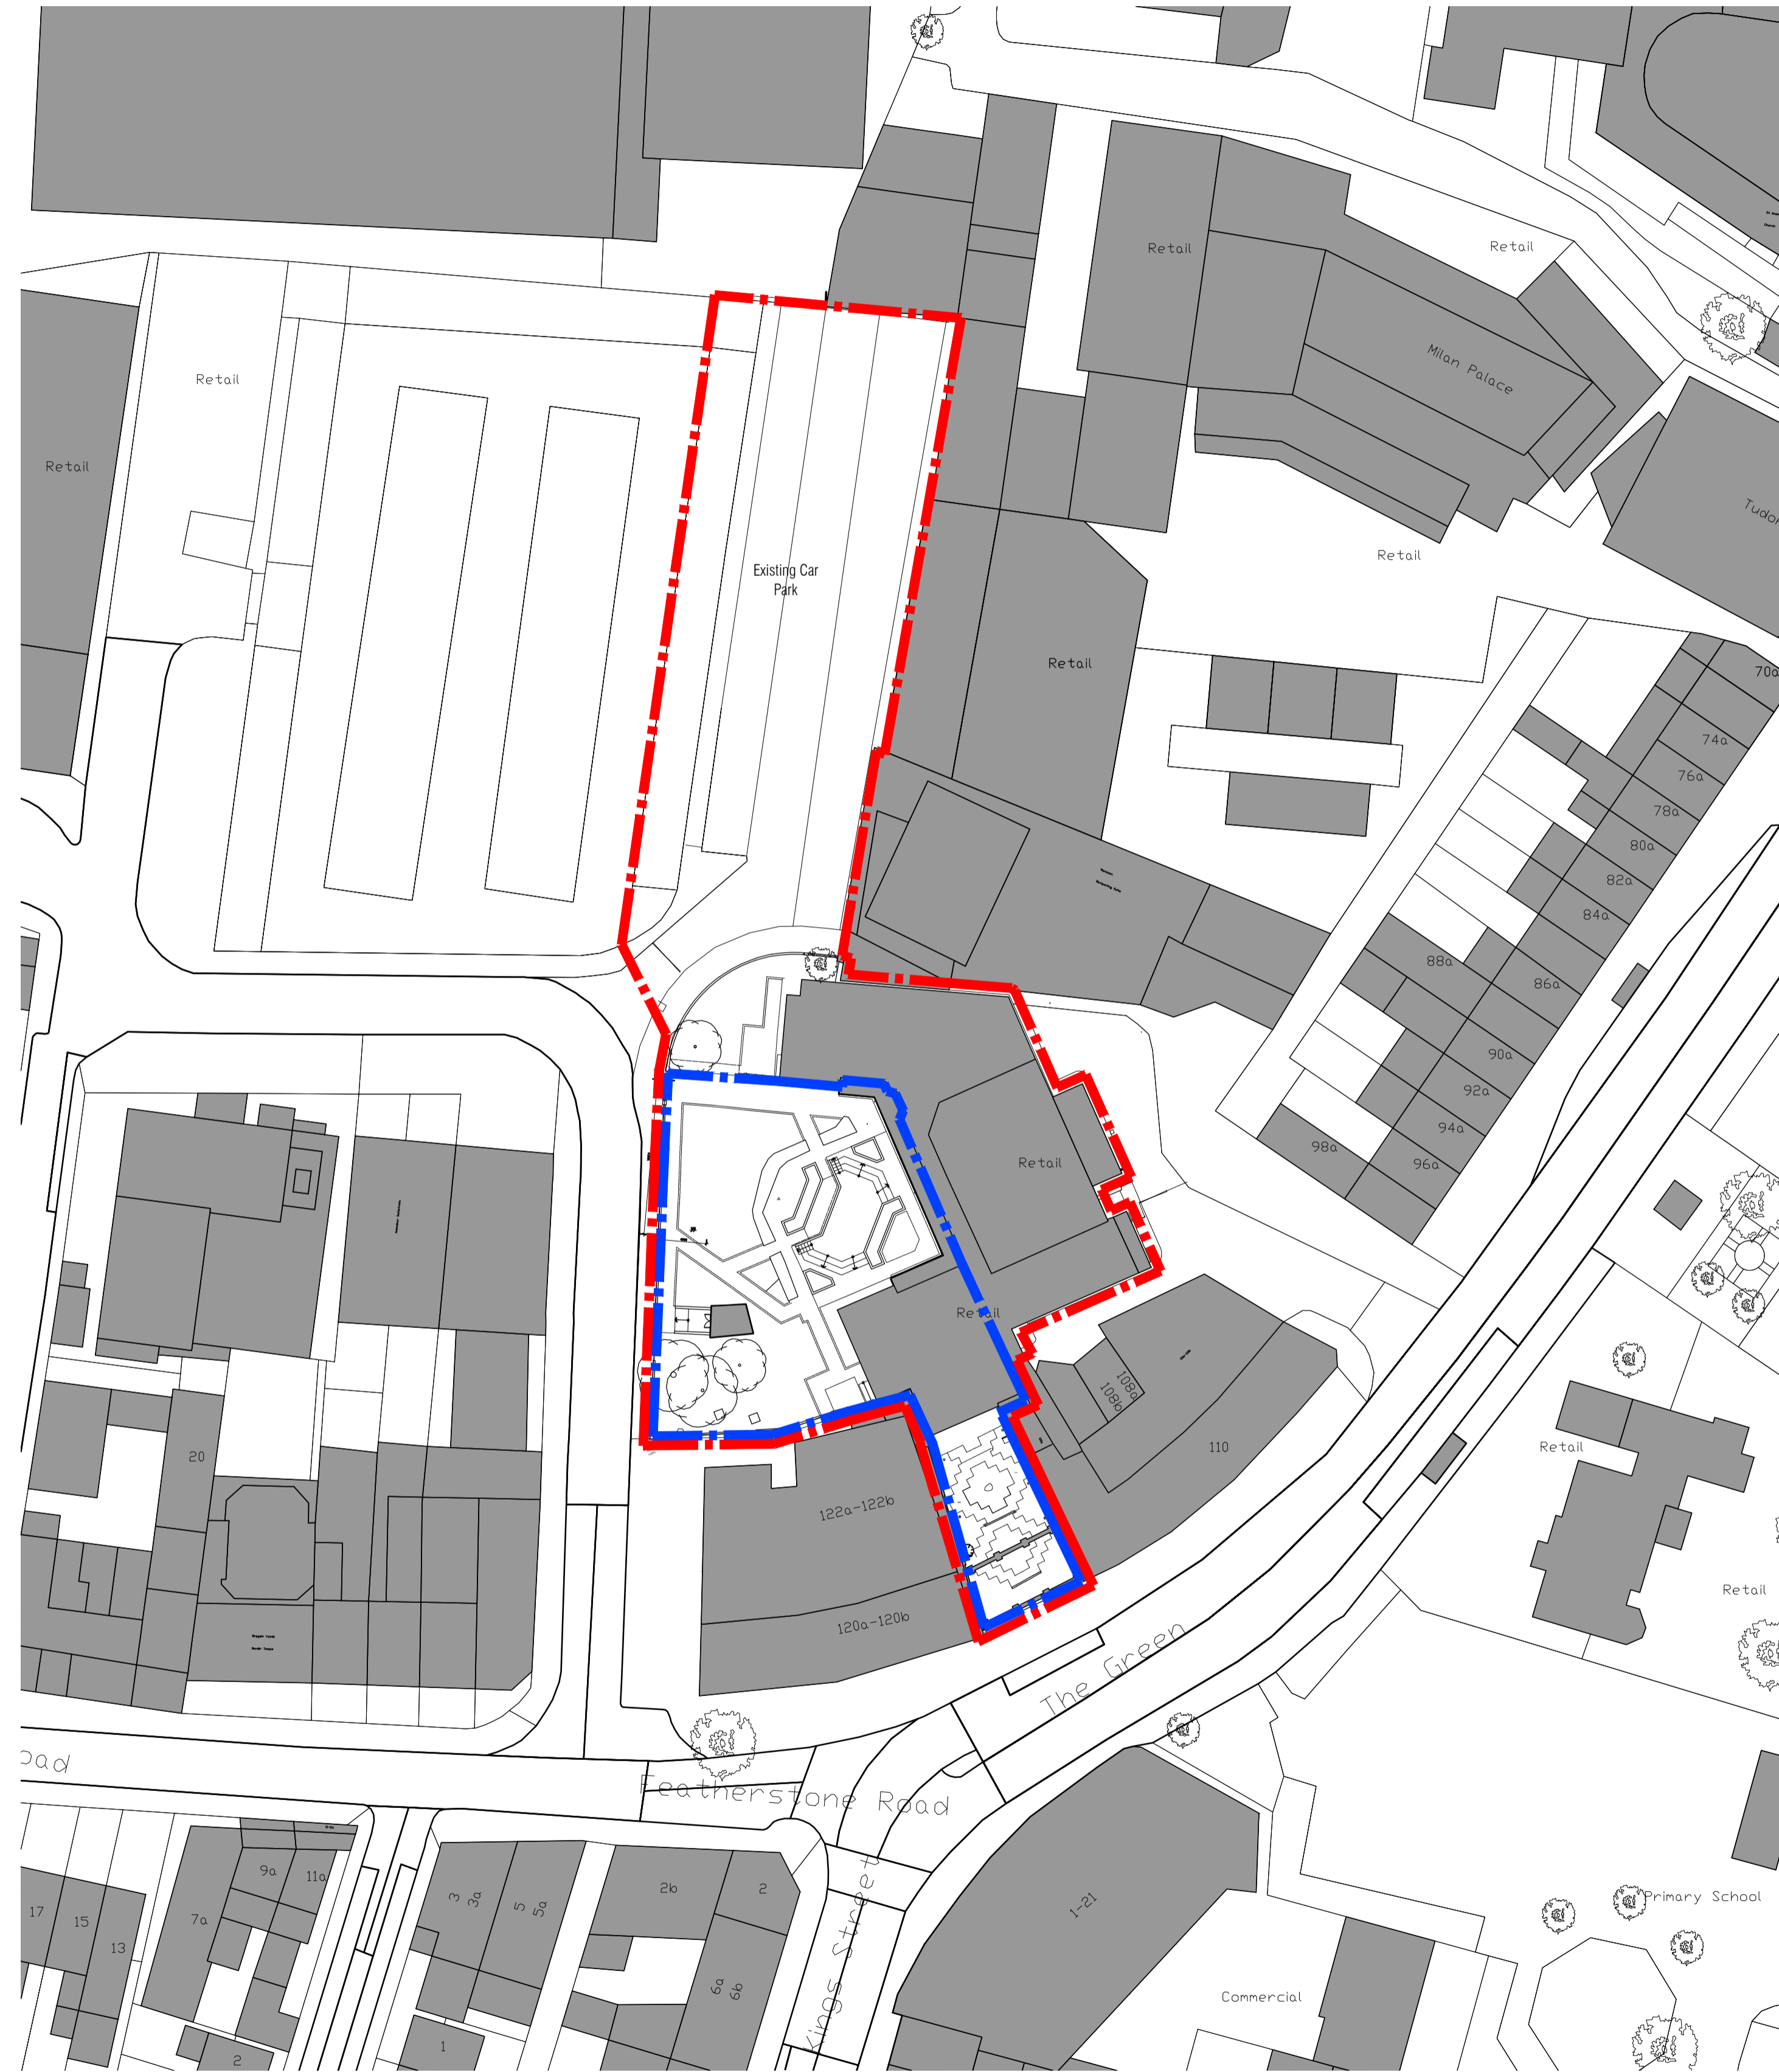

01 Location Plan  
001 Scale:1:1250

02 Location Plan  
001 Scale:1:500

NOTES: Do not scale this drawing. All dimensions to be checked on site prior to commencement or manufacture.

**Boundaries Legend**  
 - - - - - Denotes Site Ownership Boundary  
 \_\_\_\_\_ Denotes New Building Works Boundary

Client

[www.ealing.gov.uk](http://www.ealing.gov.uk)

Project Title

Dominion Arts Centre  
 Southall  
 London

Drawing Title

Existing Location Plan

Drawn by: FRK	Scale: Varies@A1	Date: 07.12.12
Designed by: FCG	Checked by: -	Approved by: -