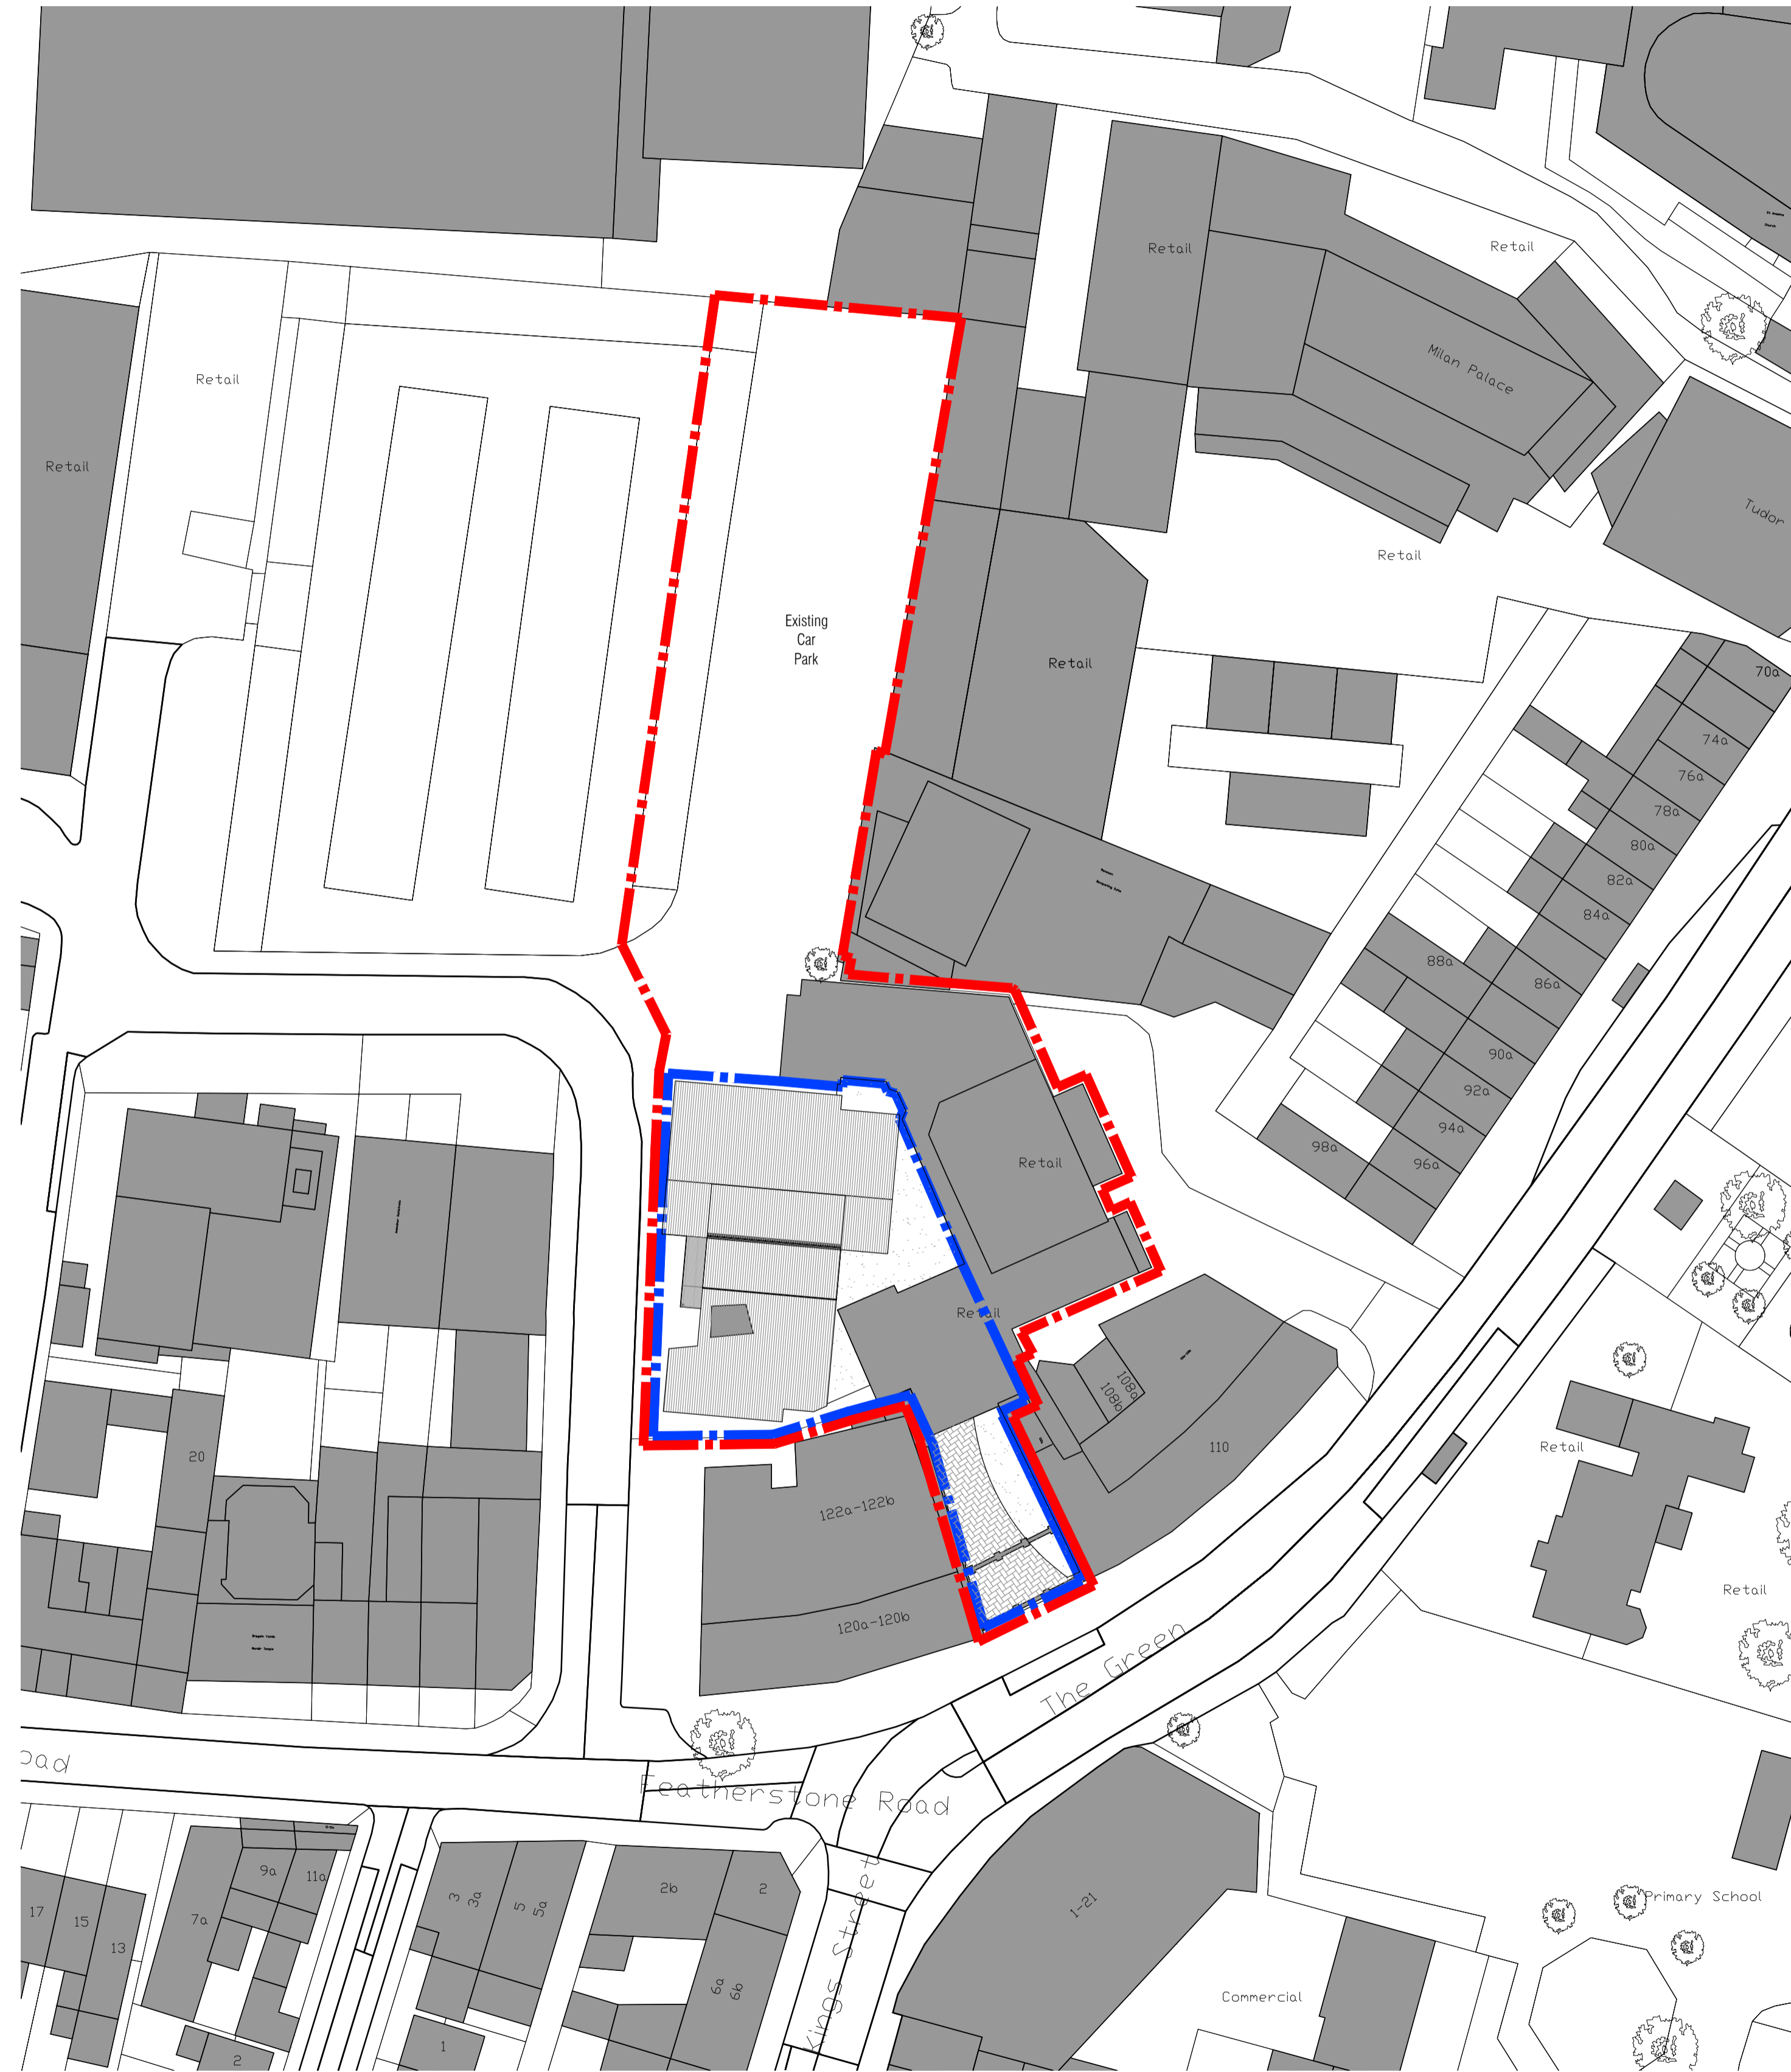

02 Site Plan
001 Scale:1:500