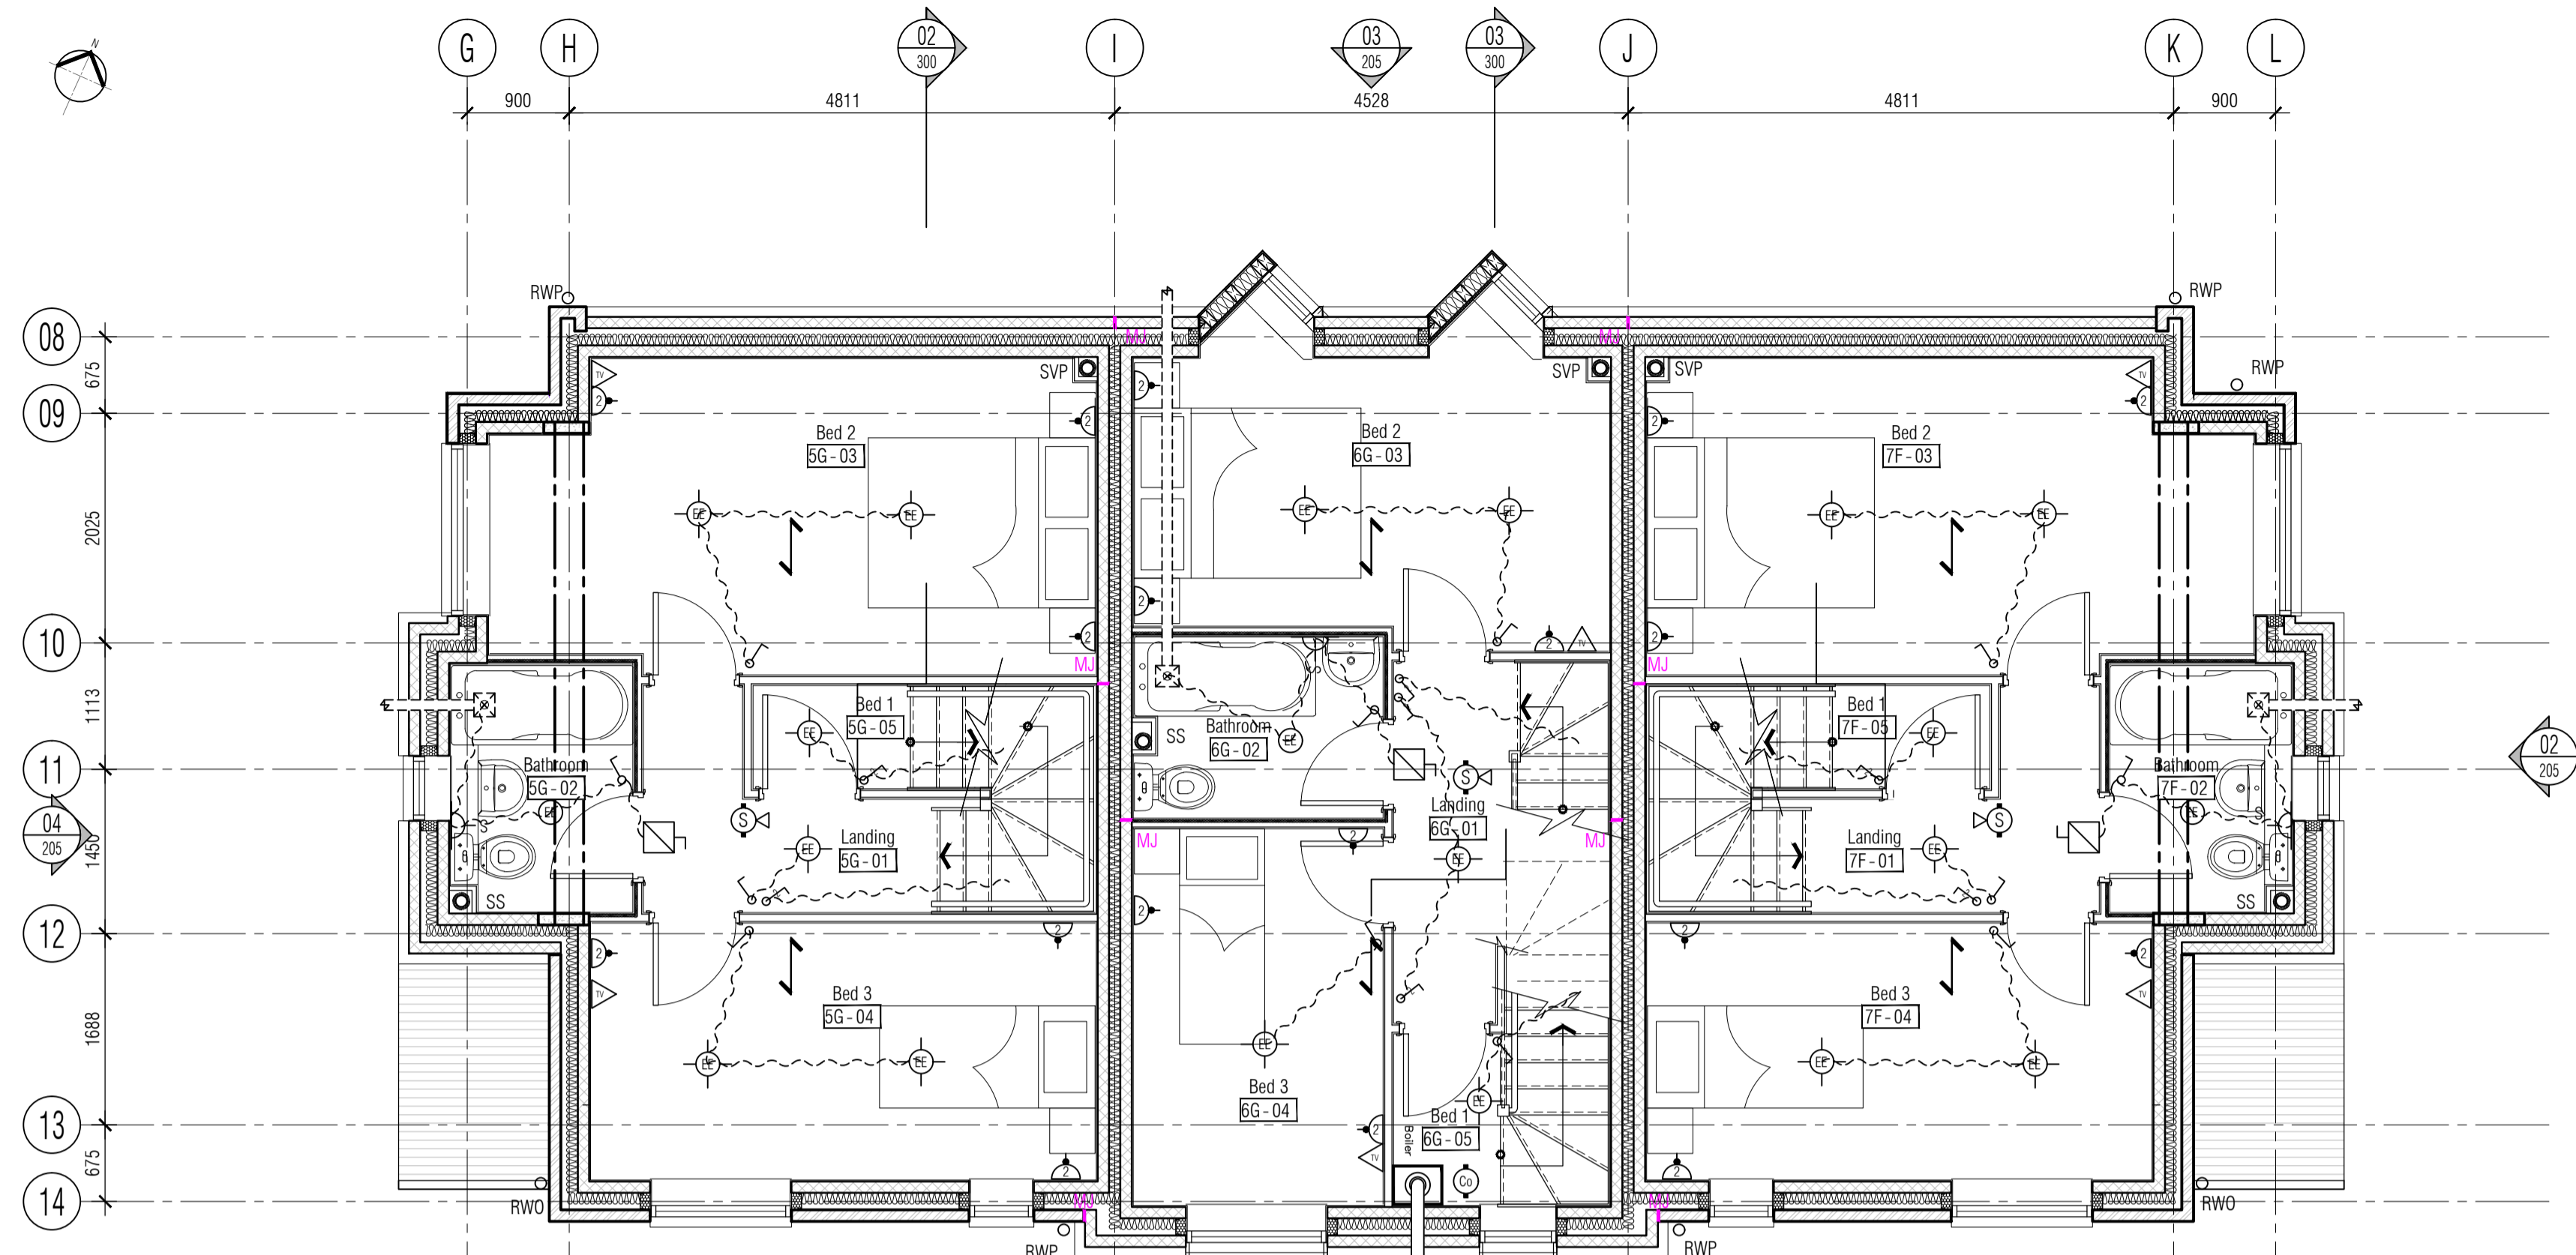

1. CONTRACTOR IS RESPONSIBLE FOR ALL SETTING OUT AND MUST CHECK DIMENSIONS ON SITE BEFORE WORK IS PUT IN HAND
2. WRITTEN DIMENSIONS ONLY TO BE TAKEN THIS DRAWING MUST NOT BE SCALED
3. ARCHITECT TO BE IMMEDIATELY NOTIFIED OF SUSPECTED OMISSIONS OR DISCREPANCIES

REVISIONS	DATE	BY
C1 ISSUED FOR CONSTRUCTION	24.10.16	rkc

01 Proposed First Floor Services Plan
Scale: 1:50