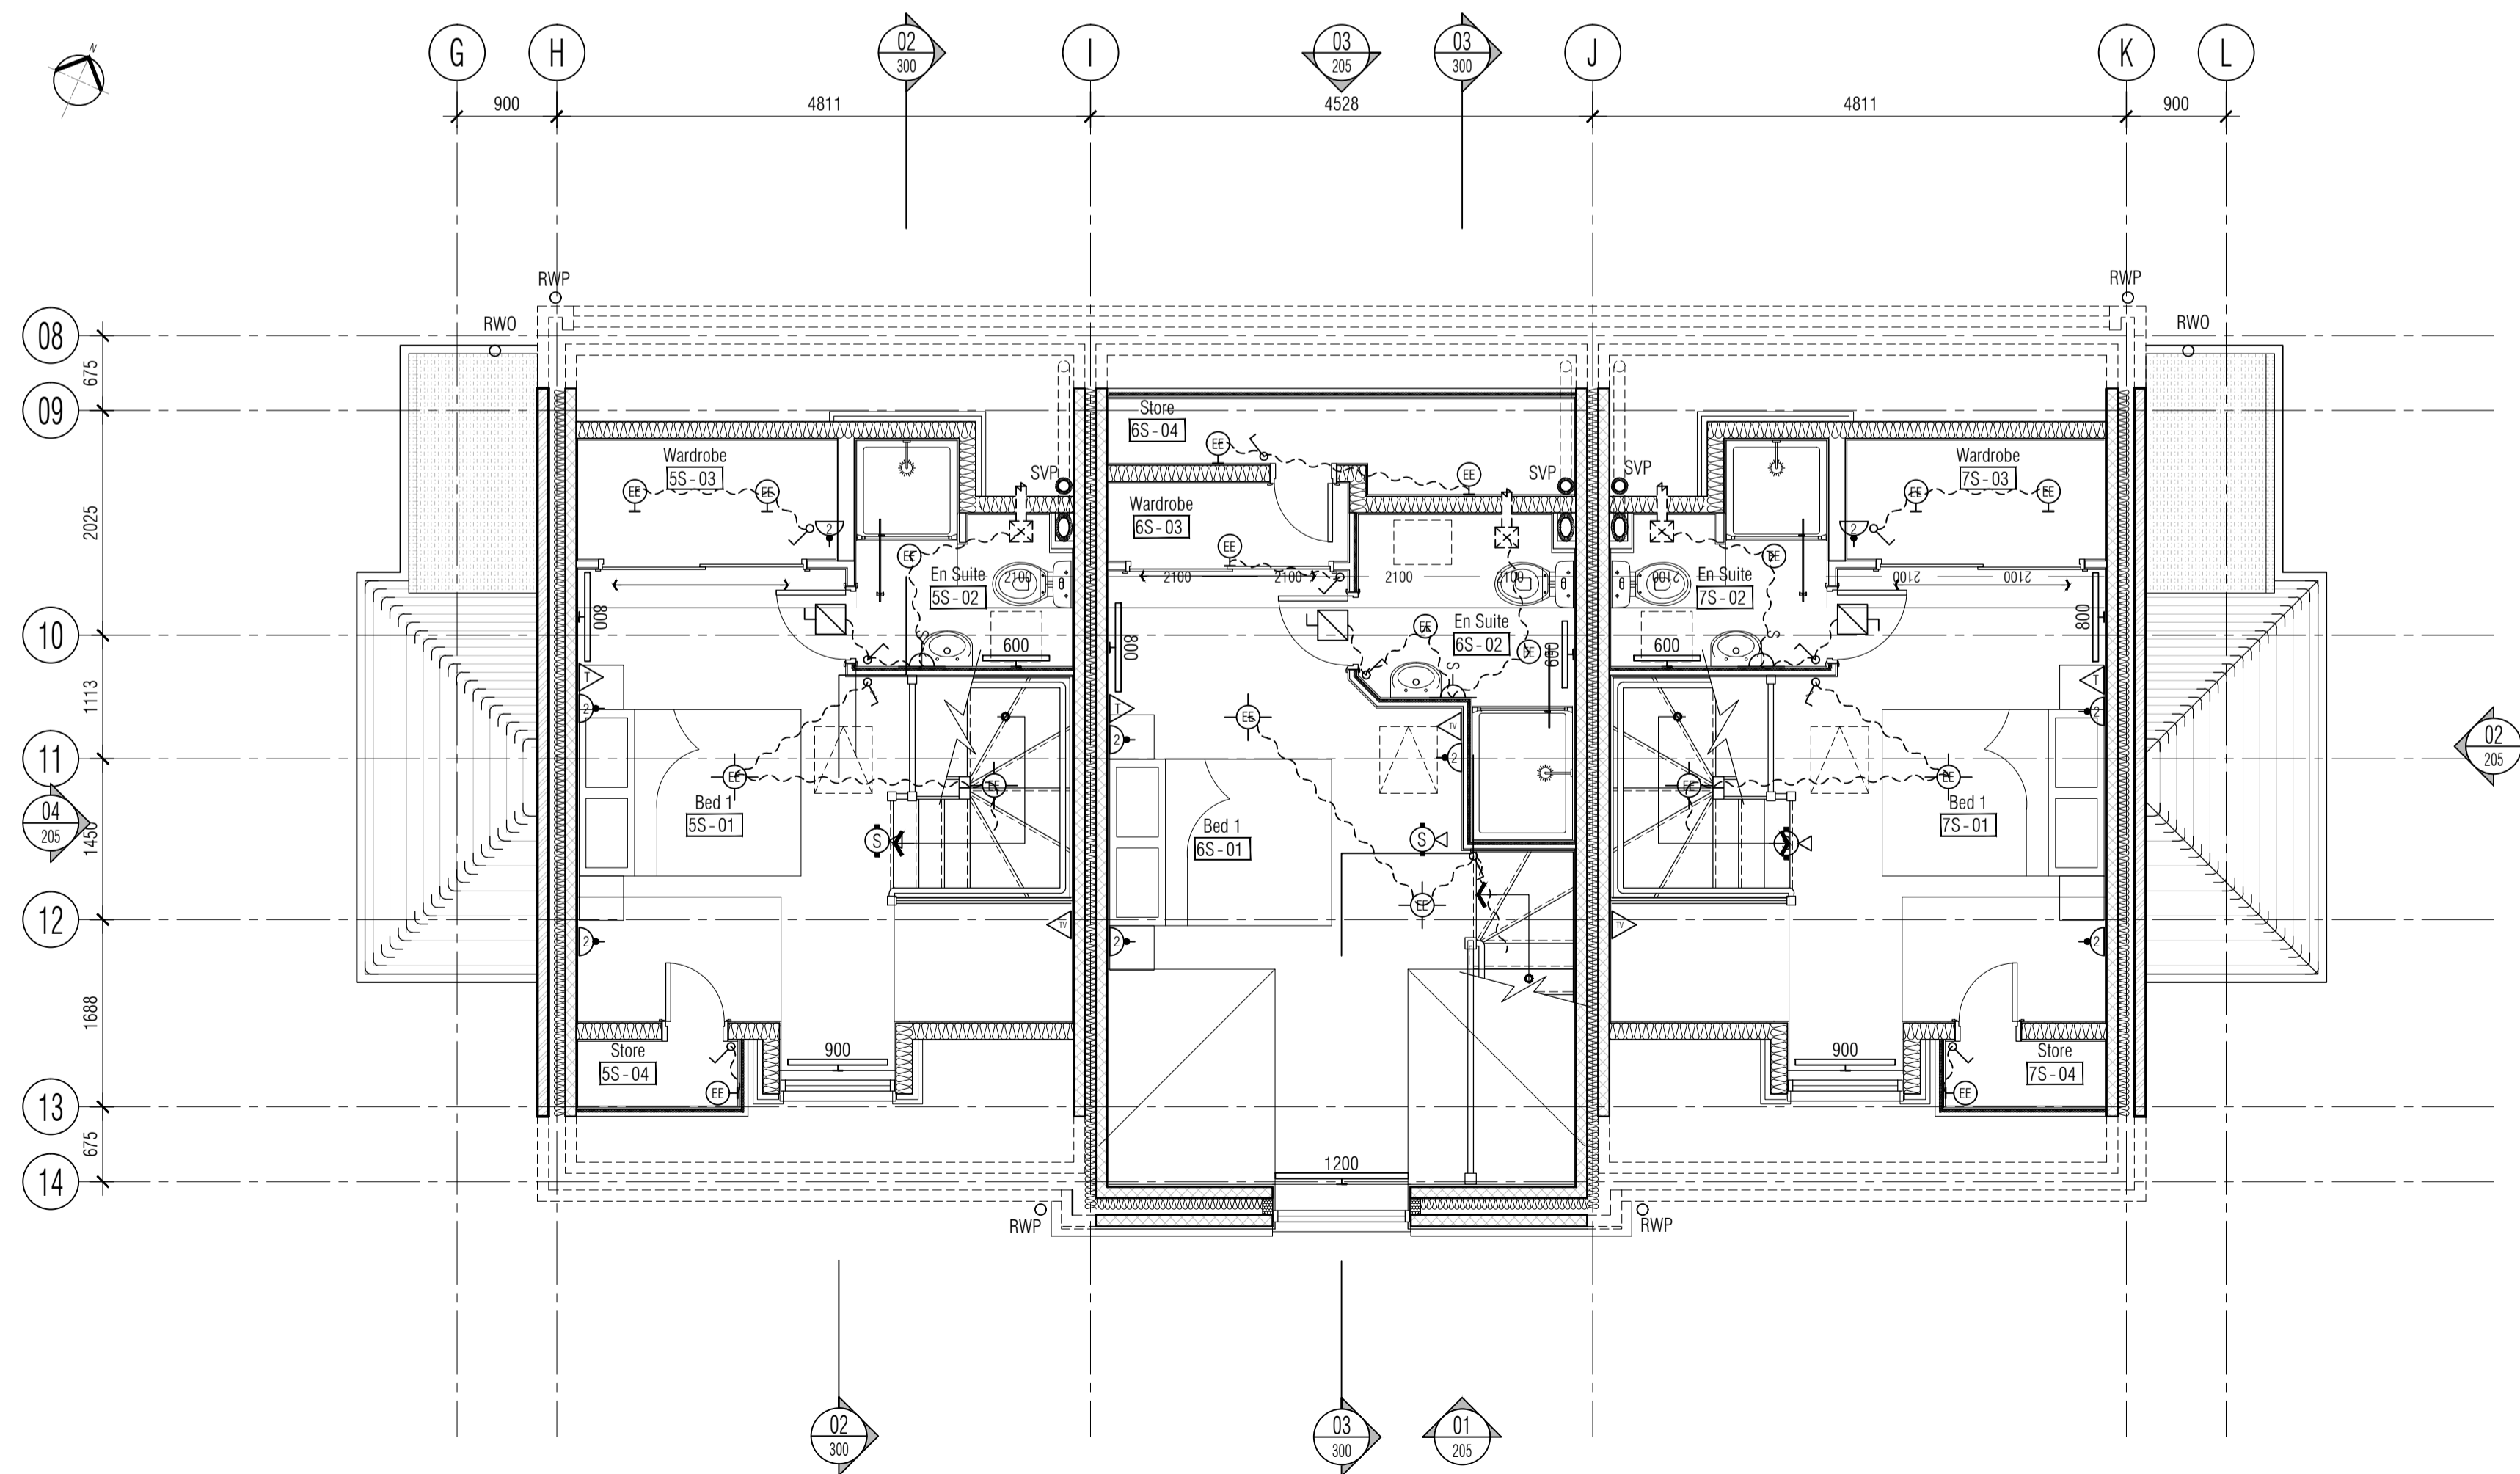

02 Proposed Second Floor Services Plan
Scale: 1:50

Services Legend

	CIRCUIT LINE		SMOKE DETECTOR
	DISTRIBUTION BOARD		HEAT DETECTOR
	CEILING MOUNTED ENERGY EFFICIENT PENDANT LUMINAIRE		Co DETECTOR
	CEILING MOUNTED LOW VOLTAGE ENERGY EFFICIENT LED DOWN LIGHTER		SMOKE DETECTOR WITH SOUNDER
	WALL MOUNTED ENERGY EFFICIENT LUMINAIRE		HEAT DETECTOR WITH SOUNDER
	SINGLE 13A SWITCHED SOCKET OUTLET		DOOR BELL SOUNDER
	DOUBLE 13A SWITCHED SOCKET OUTLET		DOOR BELL BUTTON
	SWITCHED FUSED CONNECTION UNIT		
	ISOLATOR RATING/NO. POLES AS INDICATED		
	SWITCHFUSE		
	CIRCUIT BREAKER		
	COOKER CONTROL UNIT		
	LIGHTSWITCH		TV OUTLET
	2 WAY LIGHTSWITCH		
	SHAVER POINT		
	WH WORKTOP HEIGHT		
	BW BELOW WORKTOP		
	DW DISHWASHER		
	FF FRIDGE FREEZER		
	HC COOKER & HOB		
	CH COOKER HOOD		
	WD WASHER DRIER		
	TR TOWEL RAIL		
	PRESENCE DETECTOR (PIR)		
	RADIATOR*		BOILER WITH HORIZONTAL FLUE
	HOT WATER CYLINDER		
	STOPCOCK WITH FLOW ARROW		
	EXTRACT FAN		
	TELEPHONE OUTLET		

ISSUED FOR CONSTRUCTION

RDJW
ARCHITECTS

RDJW ARCHITECTS LIMITED
QUOIN HOUSE . 9-11 EAST PARK
CRAWLEY . WEST SUSSEX . RH10 6AN
TEL: 01293 404300 . FAX: 01293 404299
E M A I L : info@rdjwarchitects.co.uk
W E B S I T E : www.rdjwarchitects.co.uk

PROJECT
Devon House
Horsham Road
South Holmwood
RH5 4NG
Luminar
DEVELOPMENTS

Proposed Units 5 - 7
First and Second Floor
Services Plans

DATE	12.04.16	SCALE	1:50 @ A1
DRAWN	RKC	DRG. NO.	4834-146
CHECKED		REV.	C1